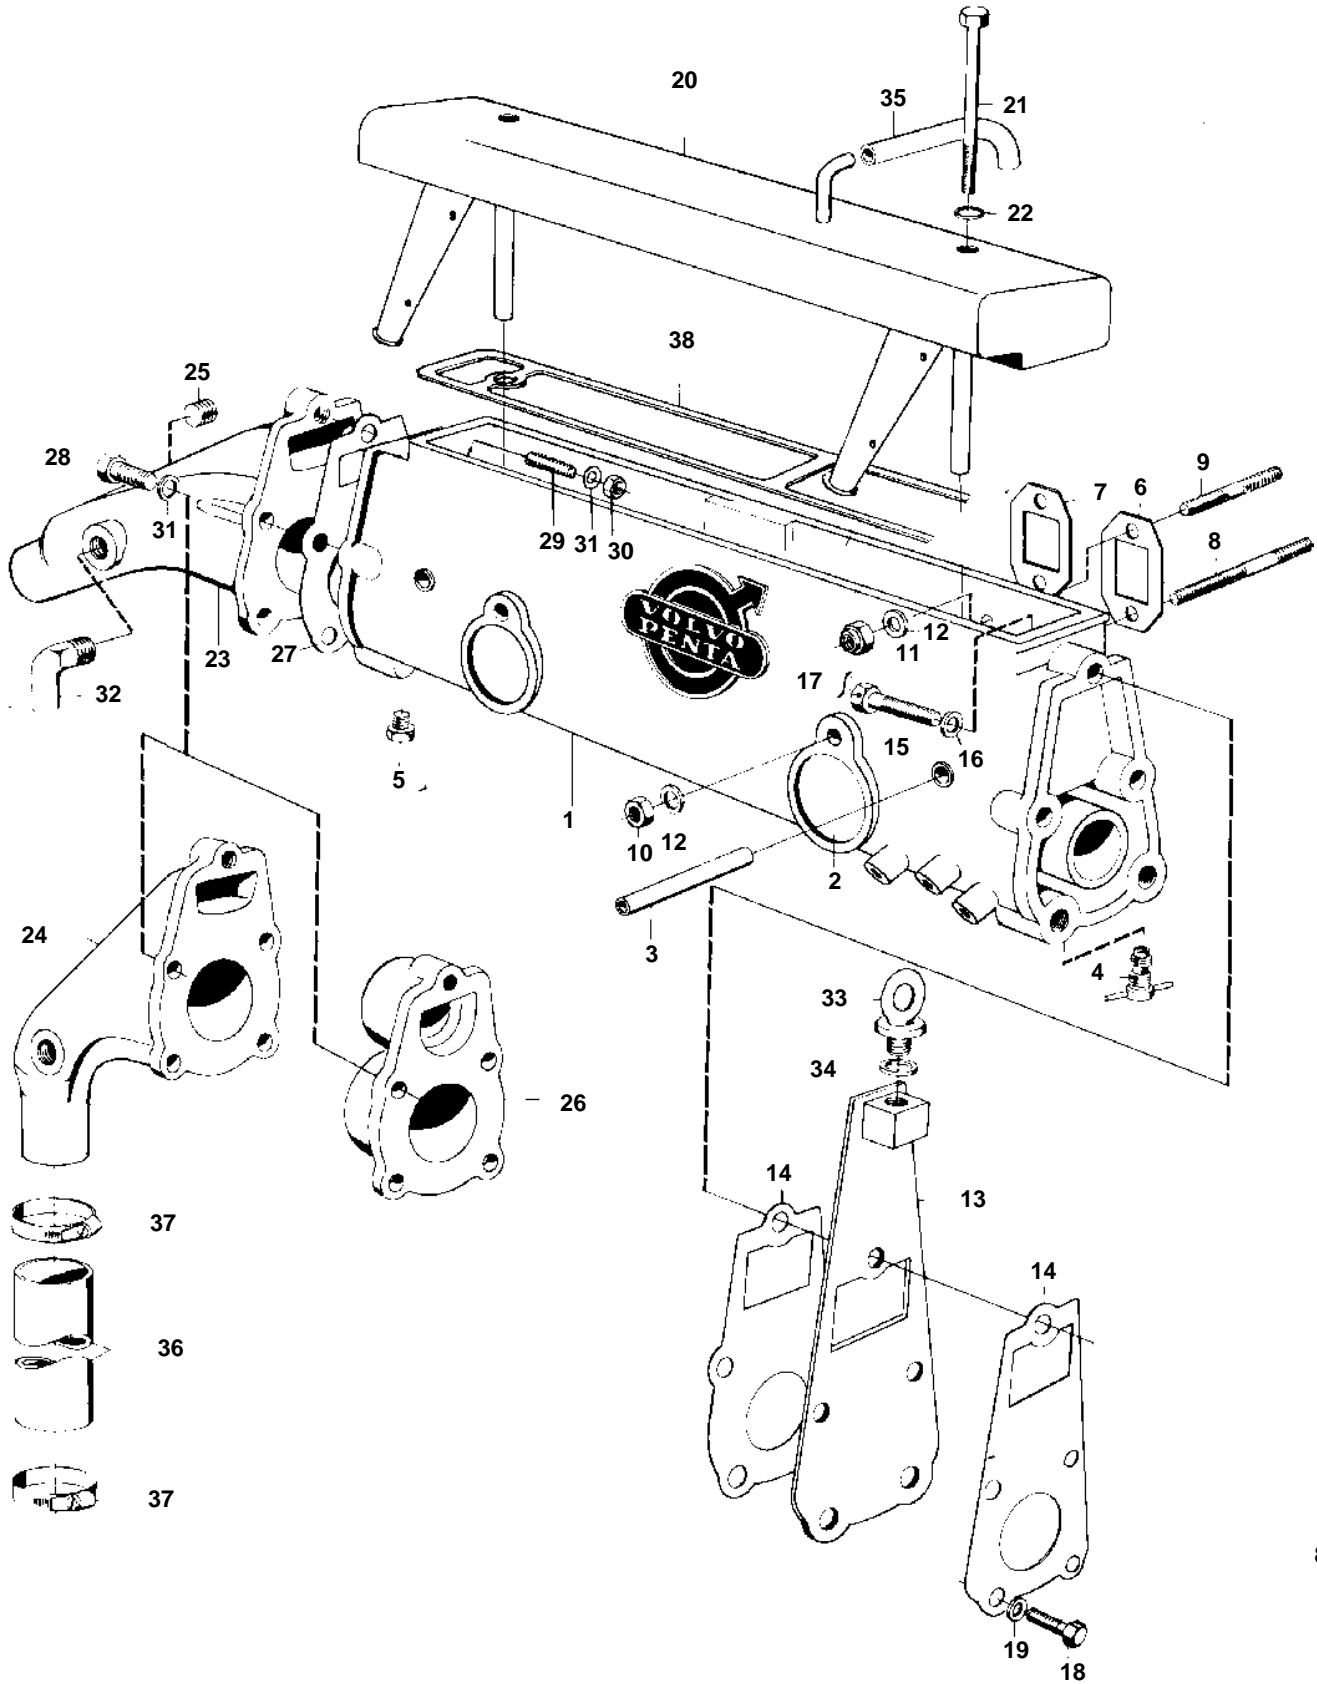

AQD21A

ε

5044

Upd: 2009-12-10

5044

7736850 - 26 - 12791

## AQD21A

REF	PART NO.	QTY	DESCRIPTION	SEE SEC.	NOTES
1		1	Exhaust pipe		
2	192212	2	• Expansion plug		
3	819134	2	• Protecting sleeve		
4	82744	1	Shut-off cock		
5	180759	1	Plug		
6	820271	3	Gasket		
7	815844	2	Gasket		
8	941588	4	Stud		
9	953049	6	Stud		
10	955782	4	Hexagon nut		
11	946036	6	Lock nut		
12	955894	10	Washer		
13		1	End cover		MO-XXXX/61164
14	819727	2	Gasket		MO-XXXX/61164
	819727	1	Gasket		MOXXXX/61165-
15		1	Screw		
16	955897	1	Washer		
17		X	Locking wire		L = 100 MM
18	955318	4	Hexagon screw		
19	955895	4	Washer		
20		1	Muffler		
21	955311	2	Hexagon screw		
22	955894	2	Washer		
24	818360	1	Exhaust riser		
25	952078	1	Plug		
26		1	Exhaust pipe		SPEC VERSION
27	819727	1	Gasket		
28	959238	4	Hex. socket screw		(955317)
29		1	Stud		
30	963107	1	Lock nut		
31	941908	5	Spring washer		
32		1	Elbow nipple	12797	
33		1	Lifting eye		
34	11994	1	Gasket		
35	826997	1	Hose		SEE GROUP 2A
36	952980	X	Hose		L = 170 MM
37	943480	1	Hose clamp		(951797)
38		1	Gasket		
		1	Decal		